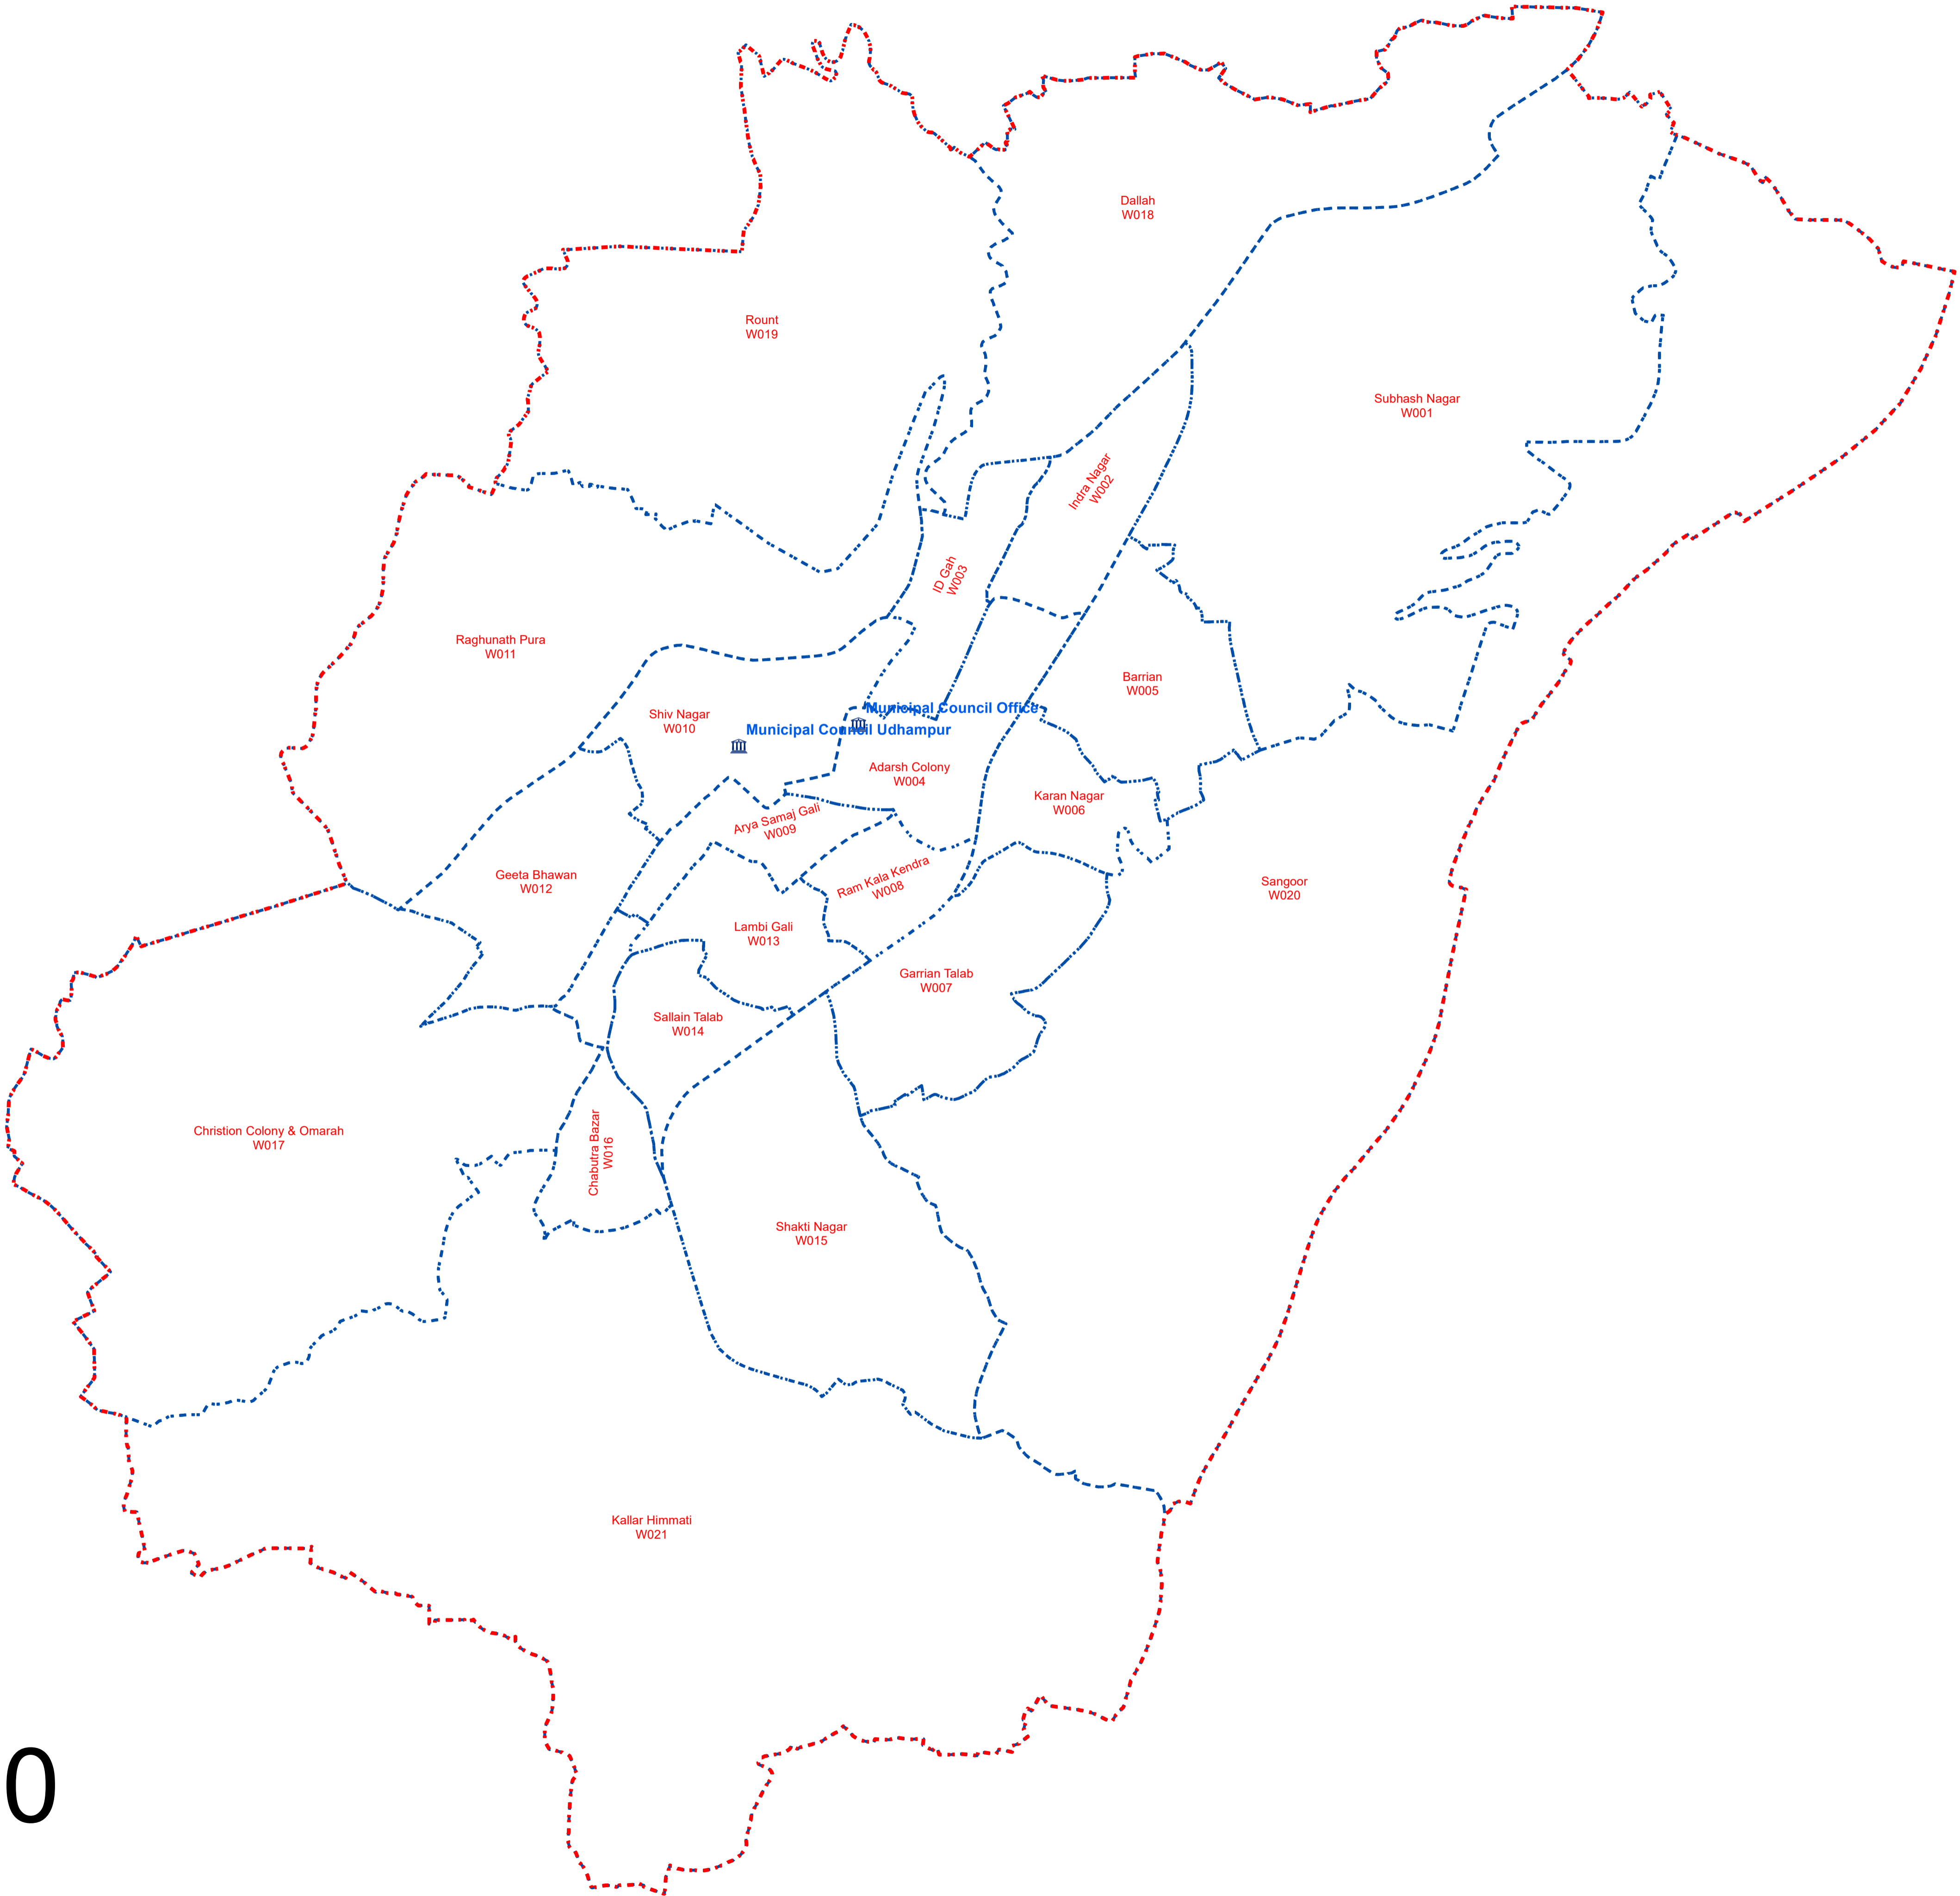

Municipal Boundary & Ward Boundary of UDHAMPUR Town

Legend

-  Municipal Boundary
-  Ward Boundary
-  Municipal Office

1:8,200