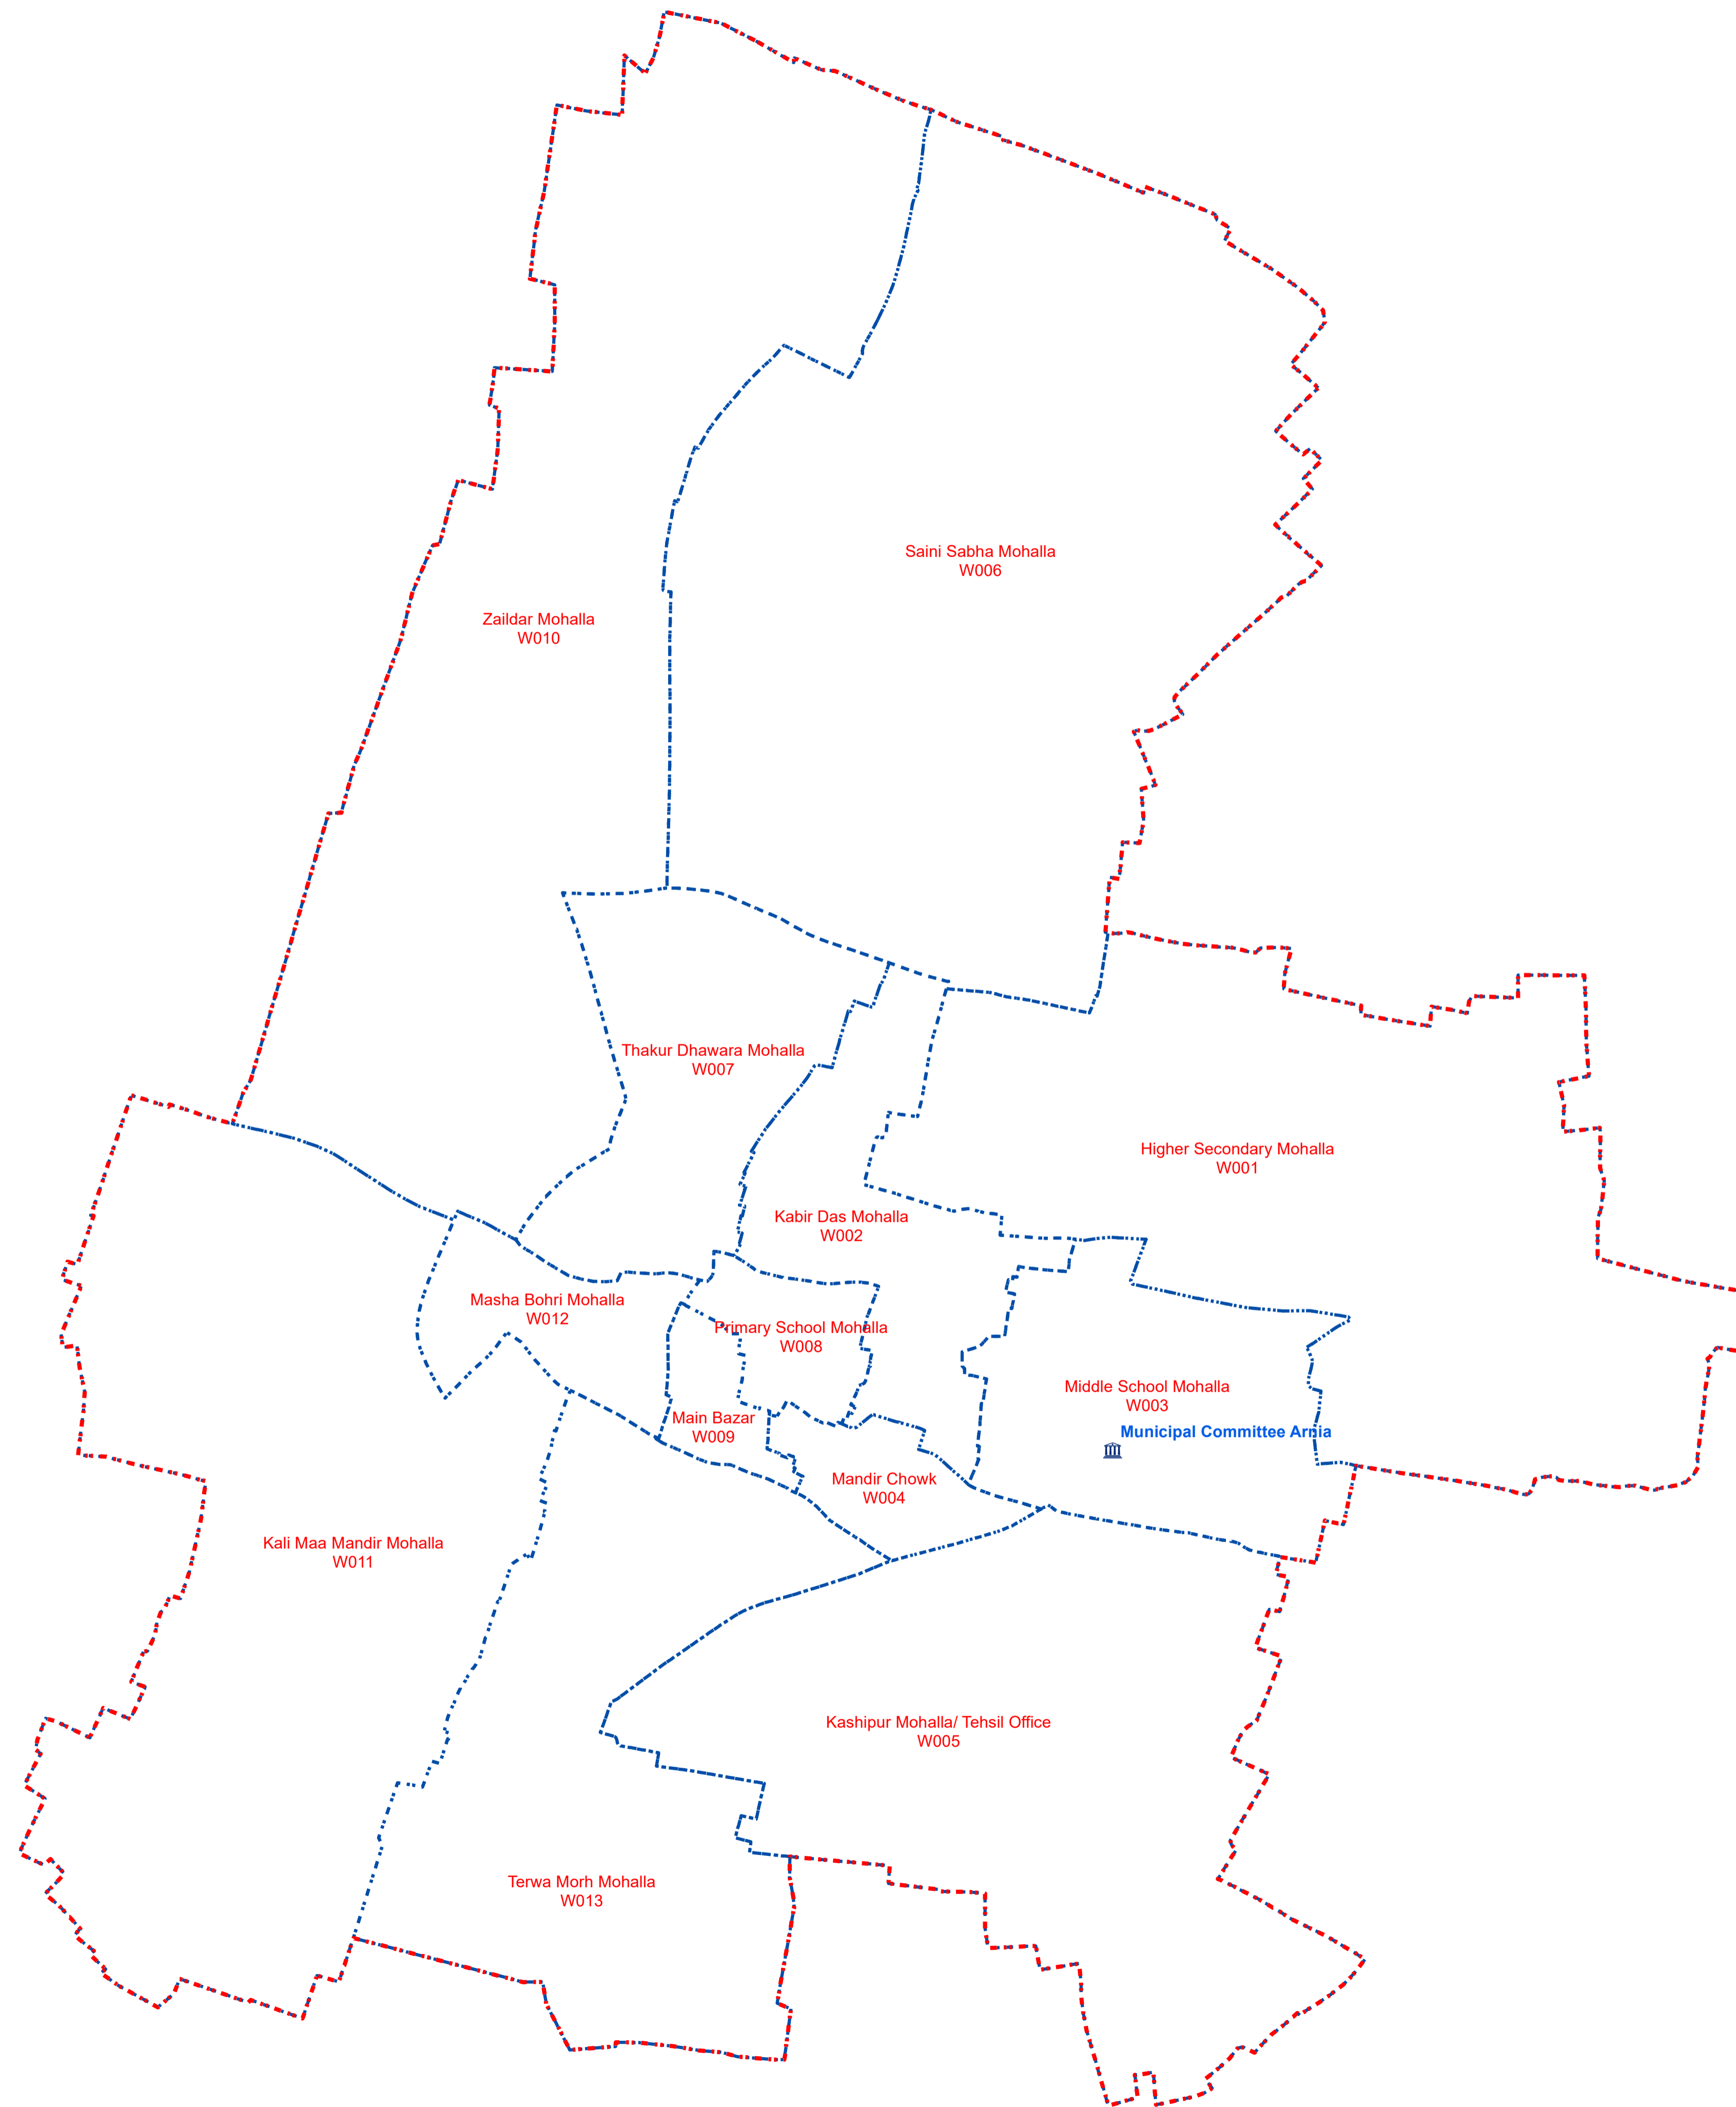

Municipal Boundary & Ward Boundary of ARNIA Town

Legend

-  Municipal Boundary
-  Ward Boundary
-  Municipal Office

1:3,700