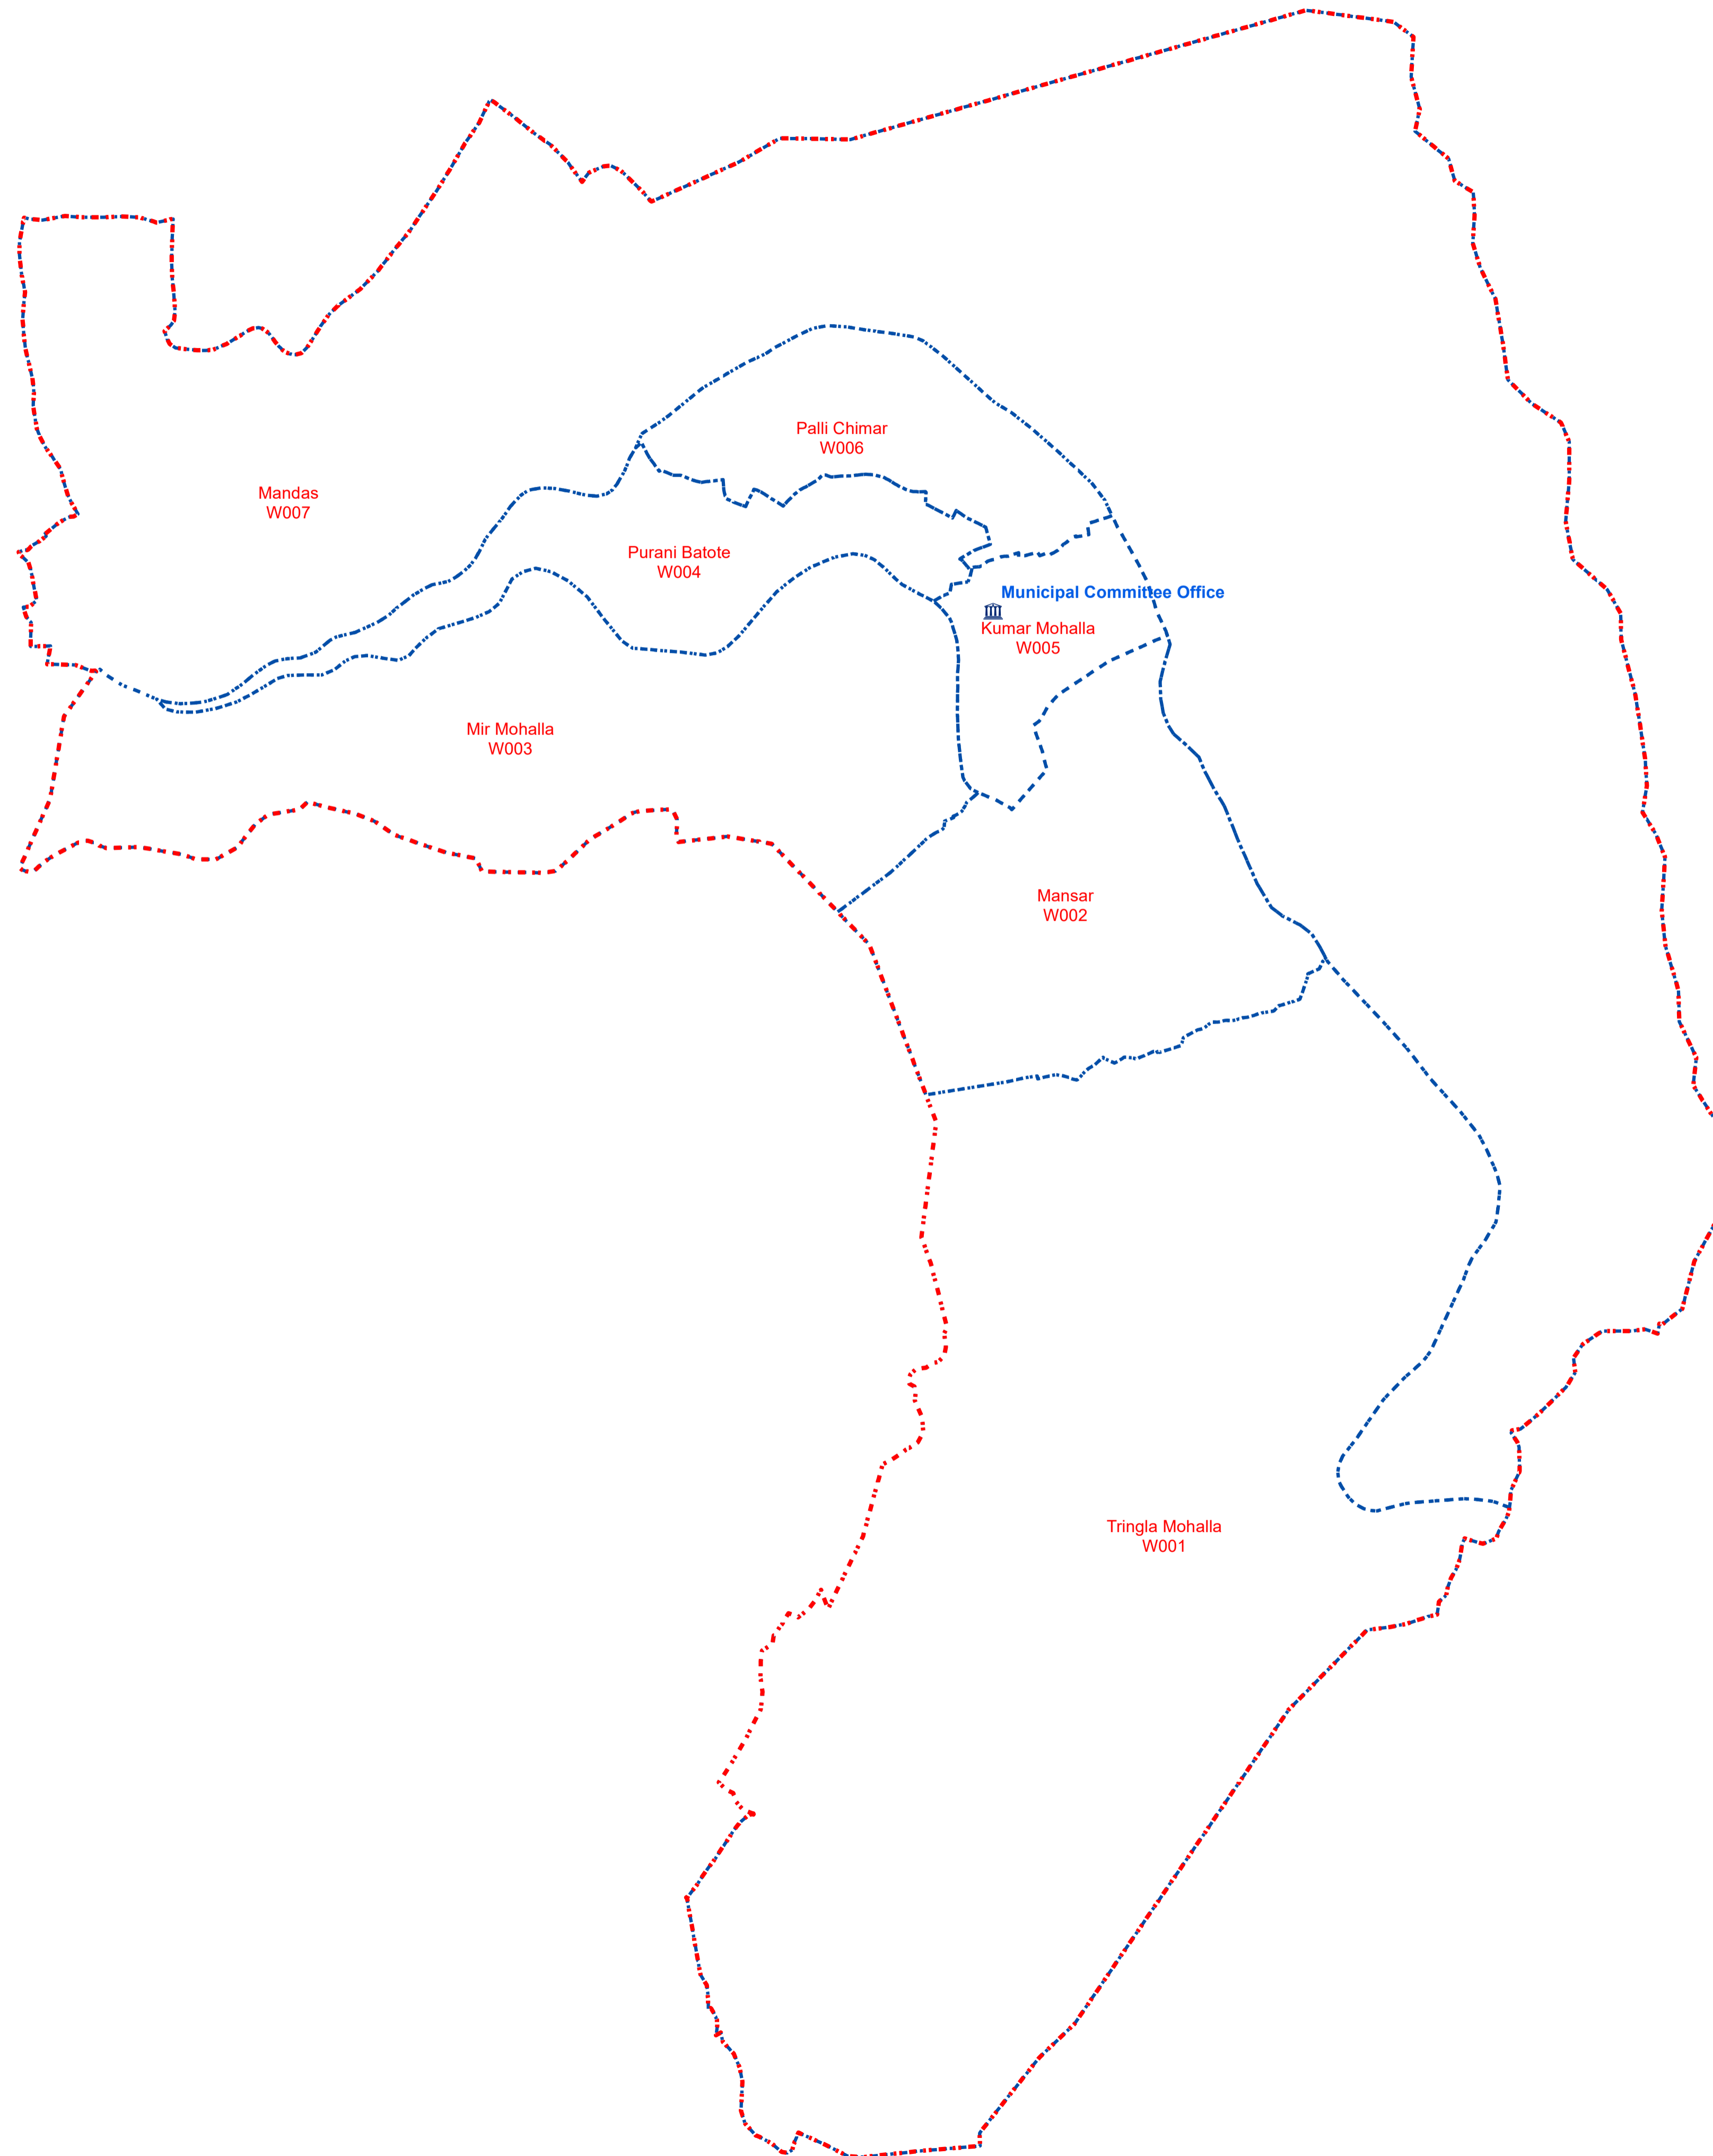

Municipal Boundary & Ward Boundary of BATOTE Town

Legend

-  Municipal Boundary
-  Ward Boundary
-  Municipal Office

1:5,100