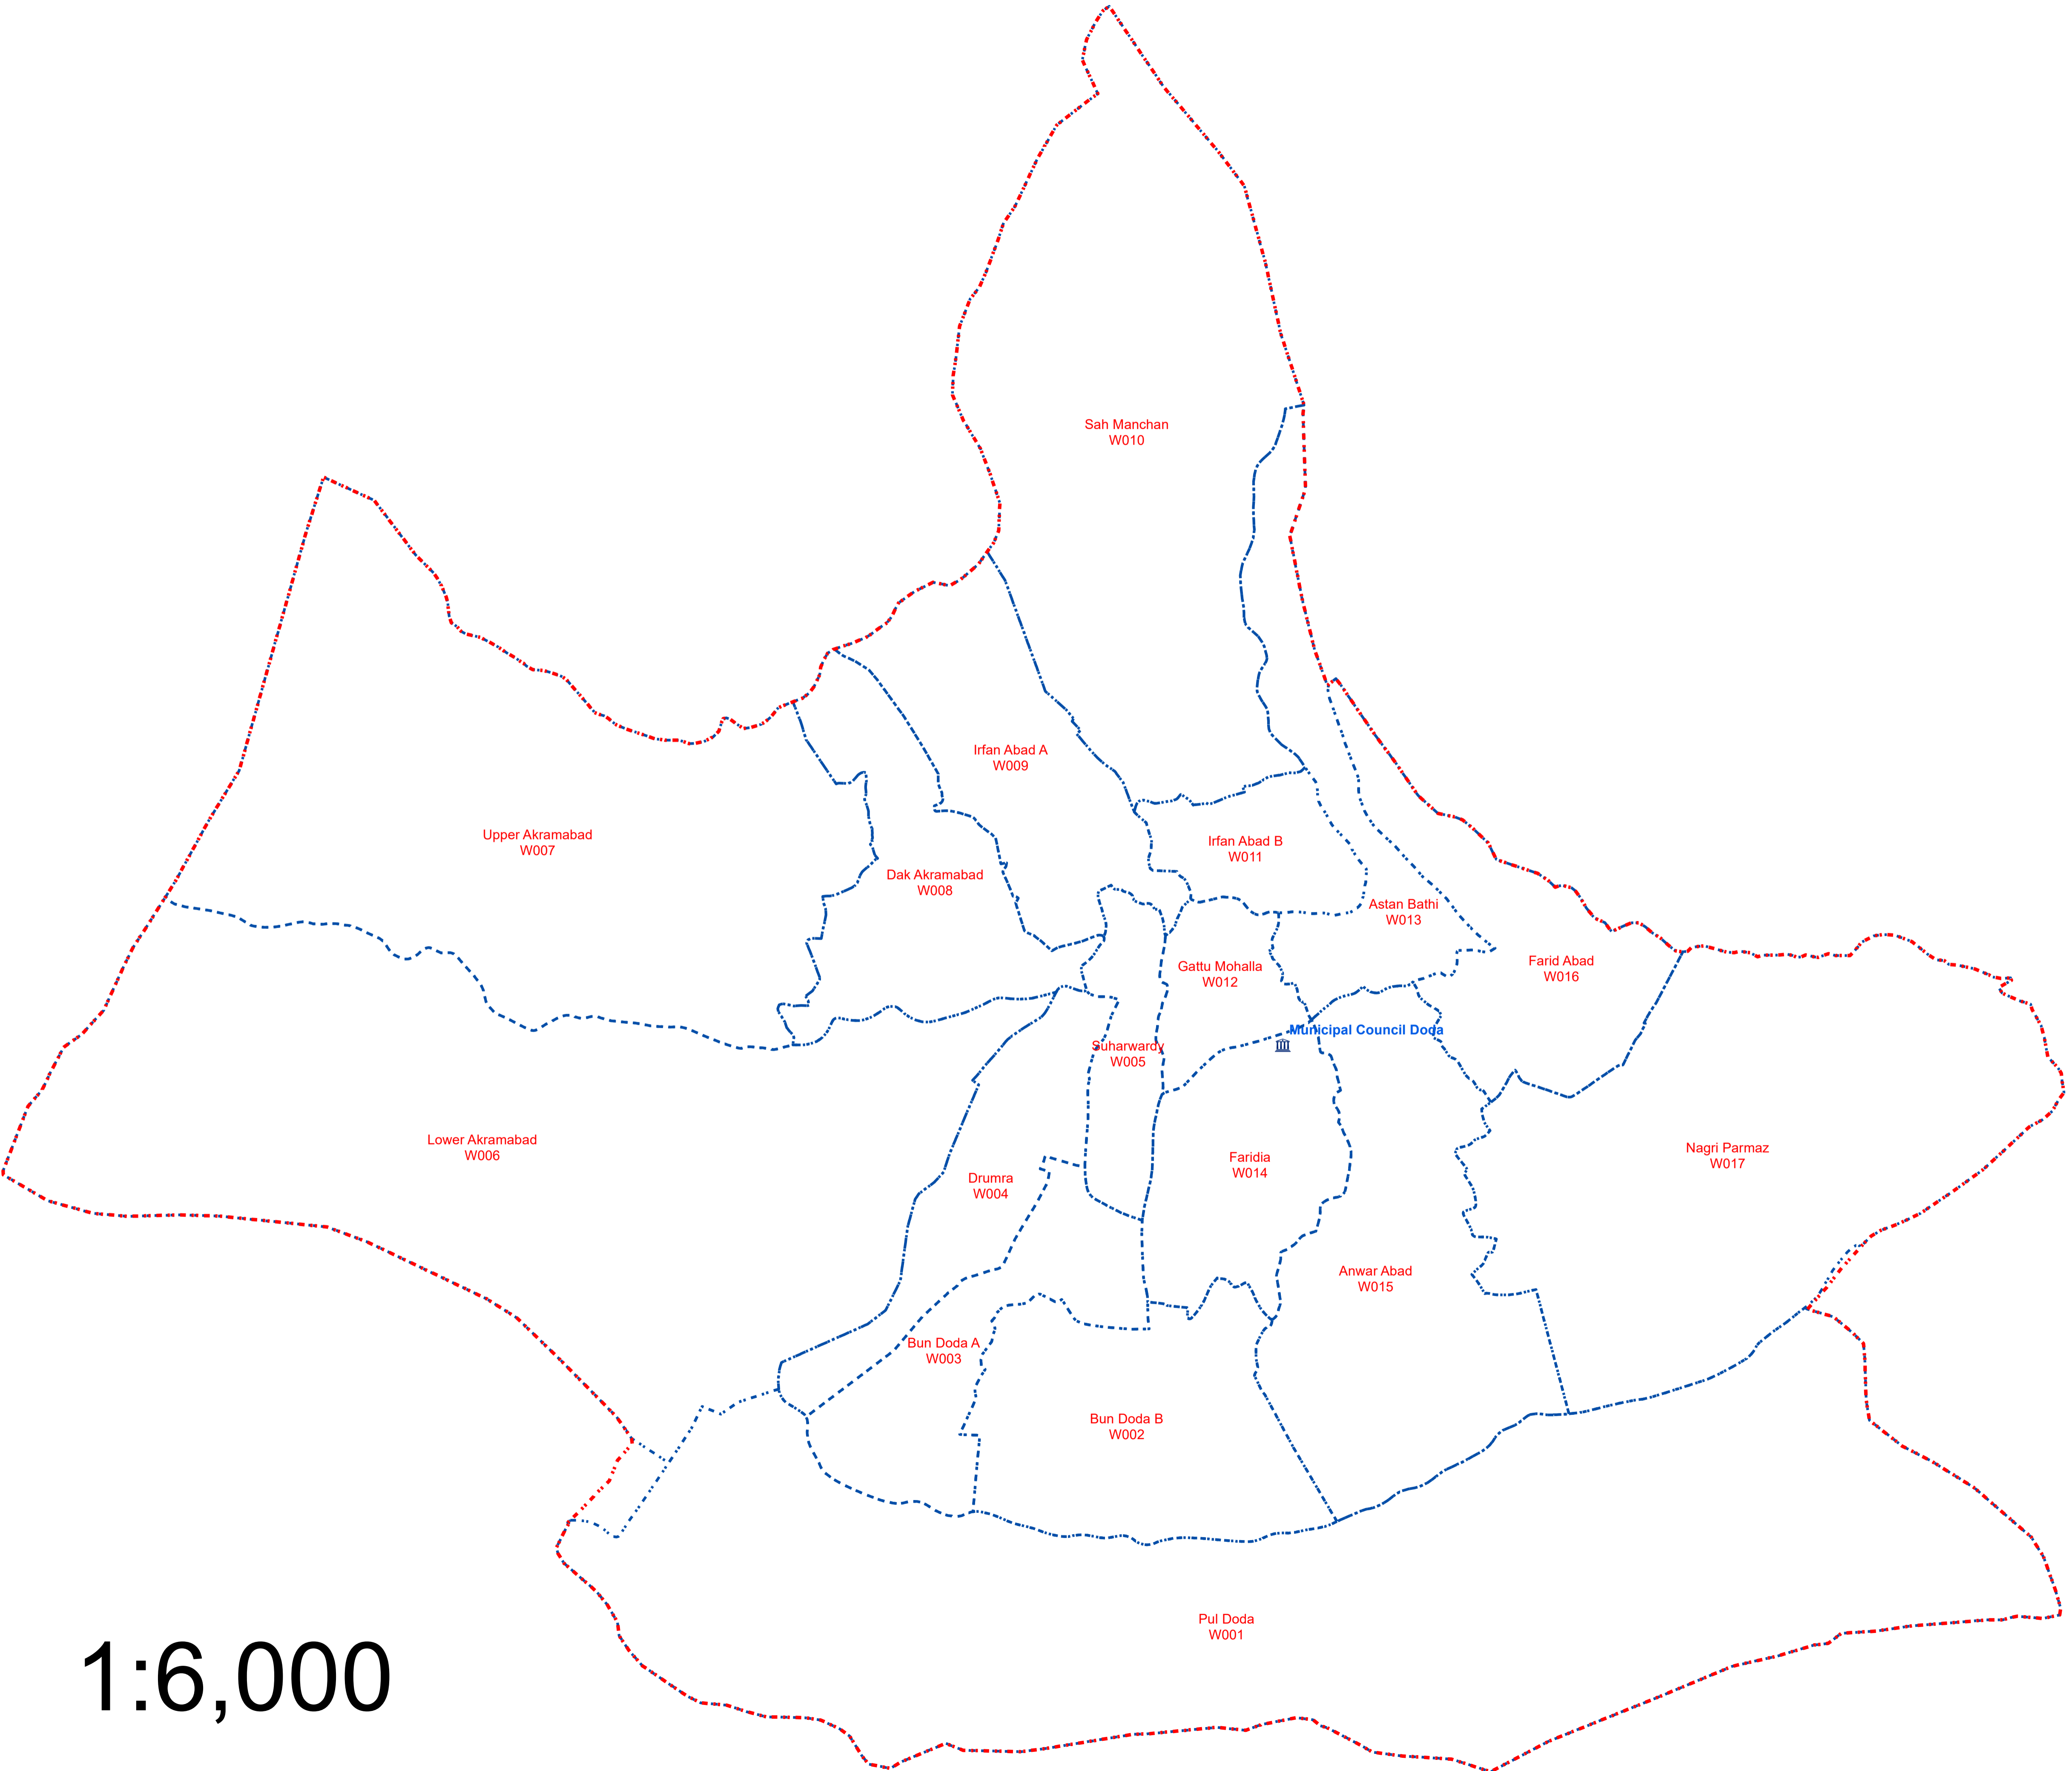

Municipal Boundary & Ward Boundary of DODA Town

Legend

-  Municipal Boundary
-  Ward Boundary
-  Municipal Office

1:6,000