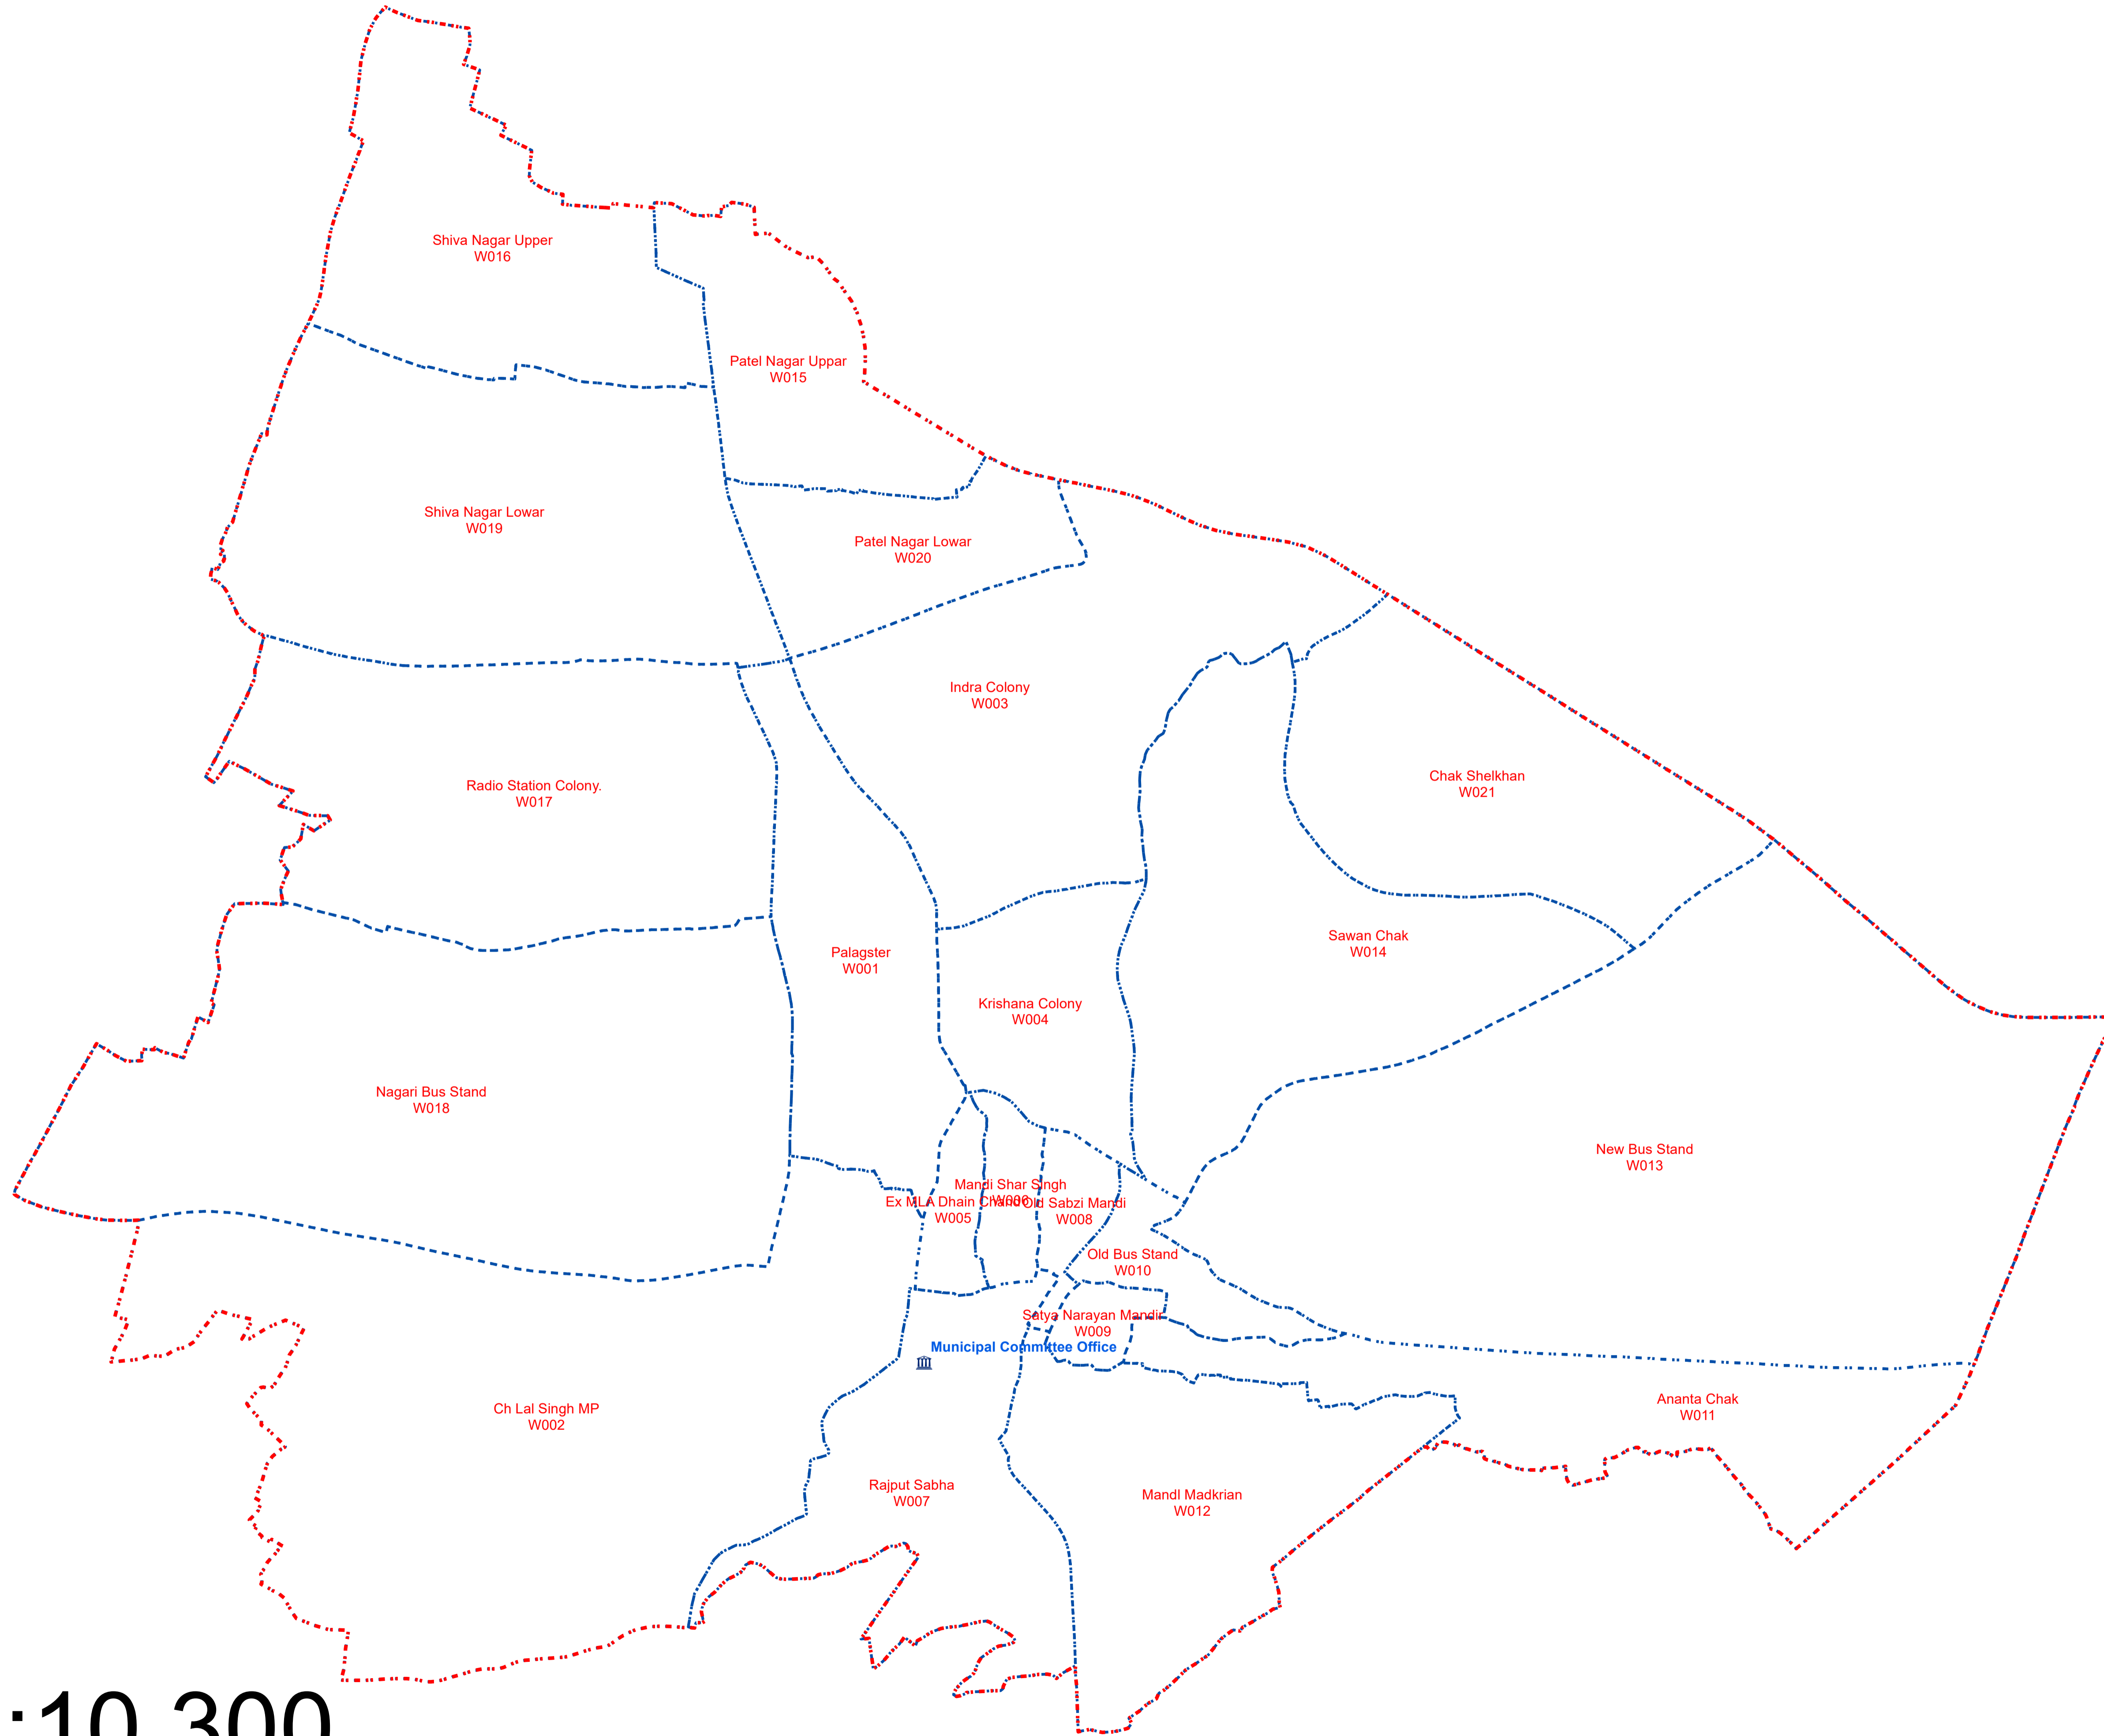

Municipal Boundary & Ward Boundary of KATHUA Town

Legend

-  Municipal Boundary
-  Ward Boundary
-  Municipal Office

1:10,300