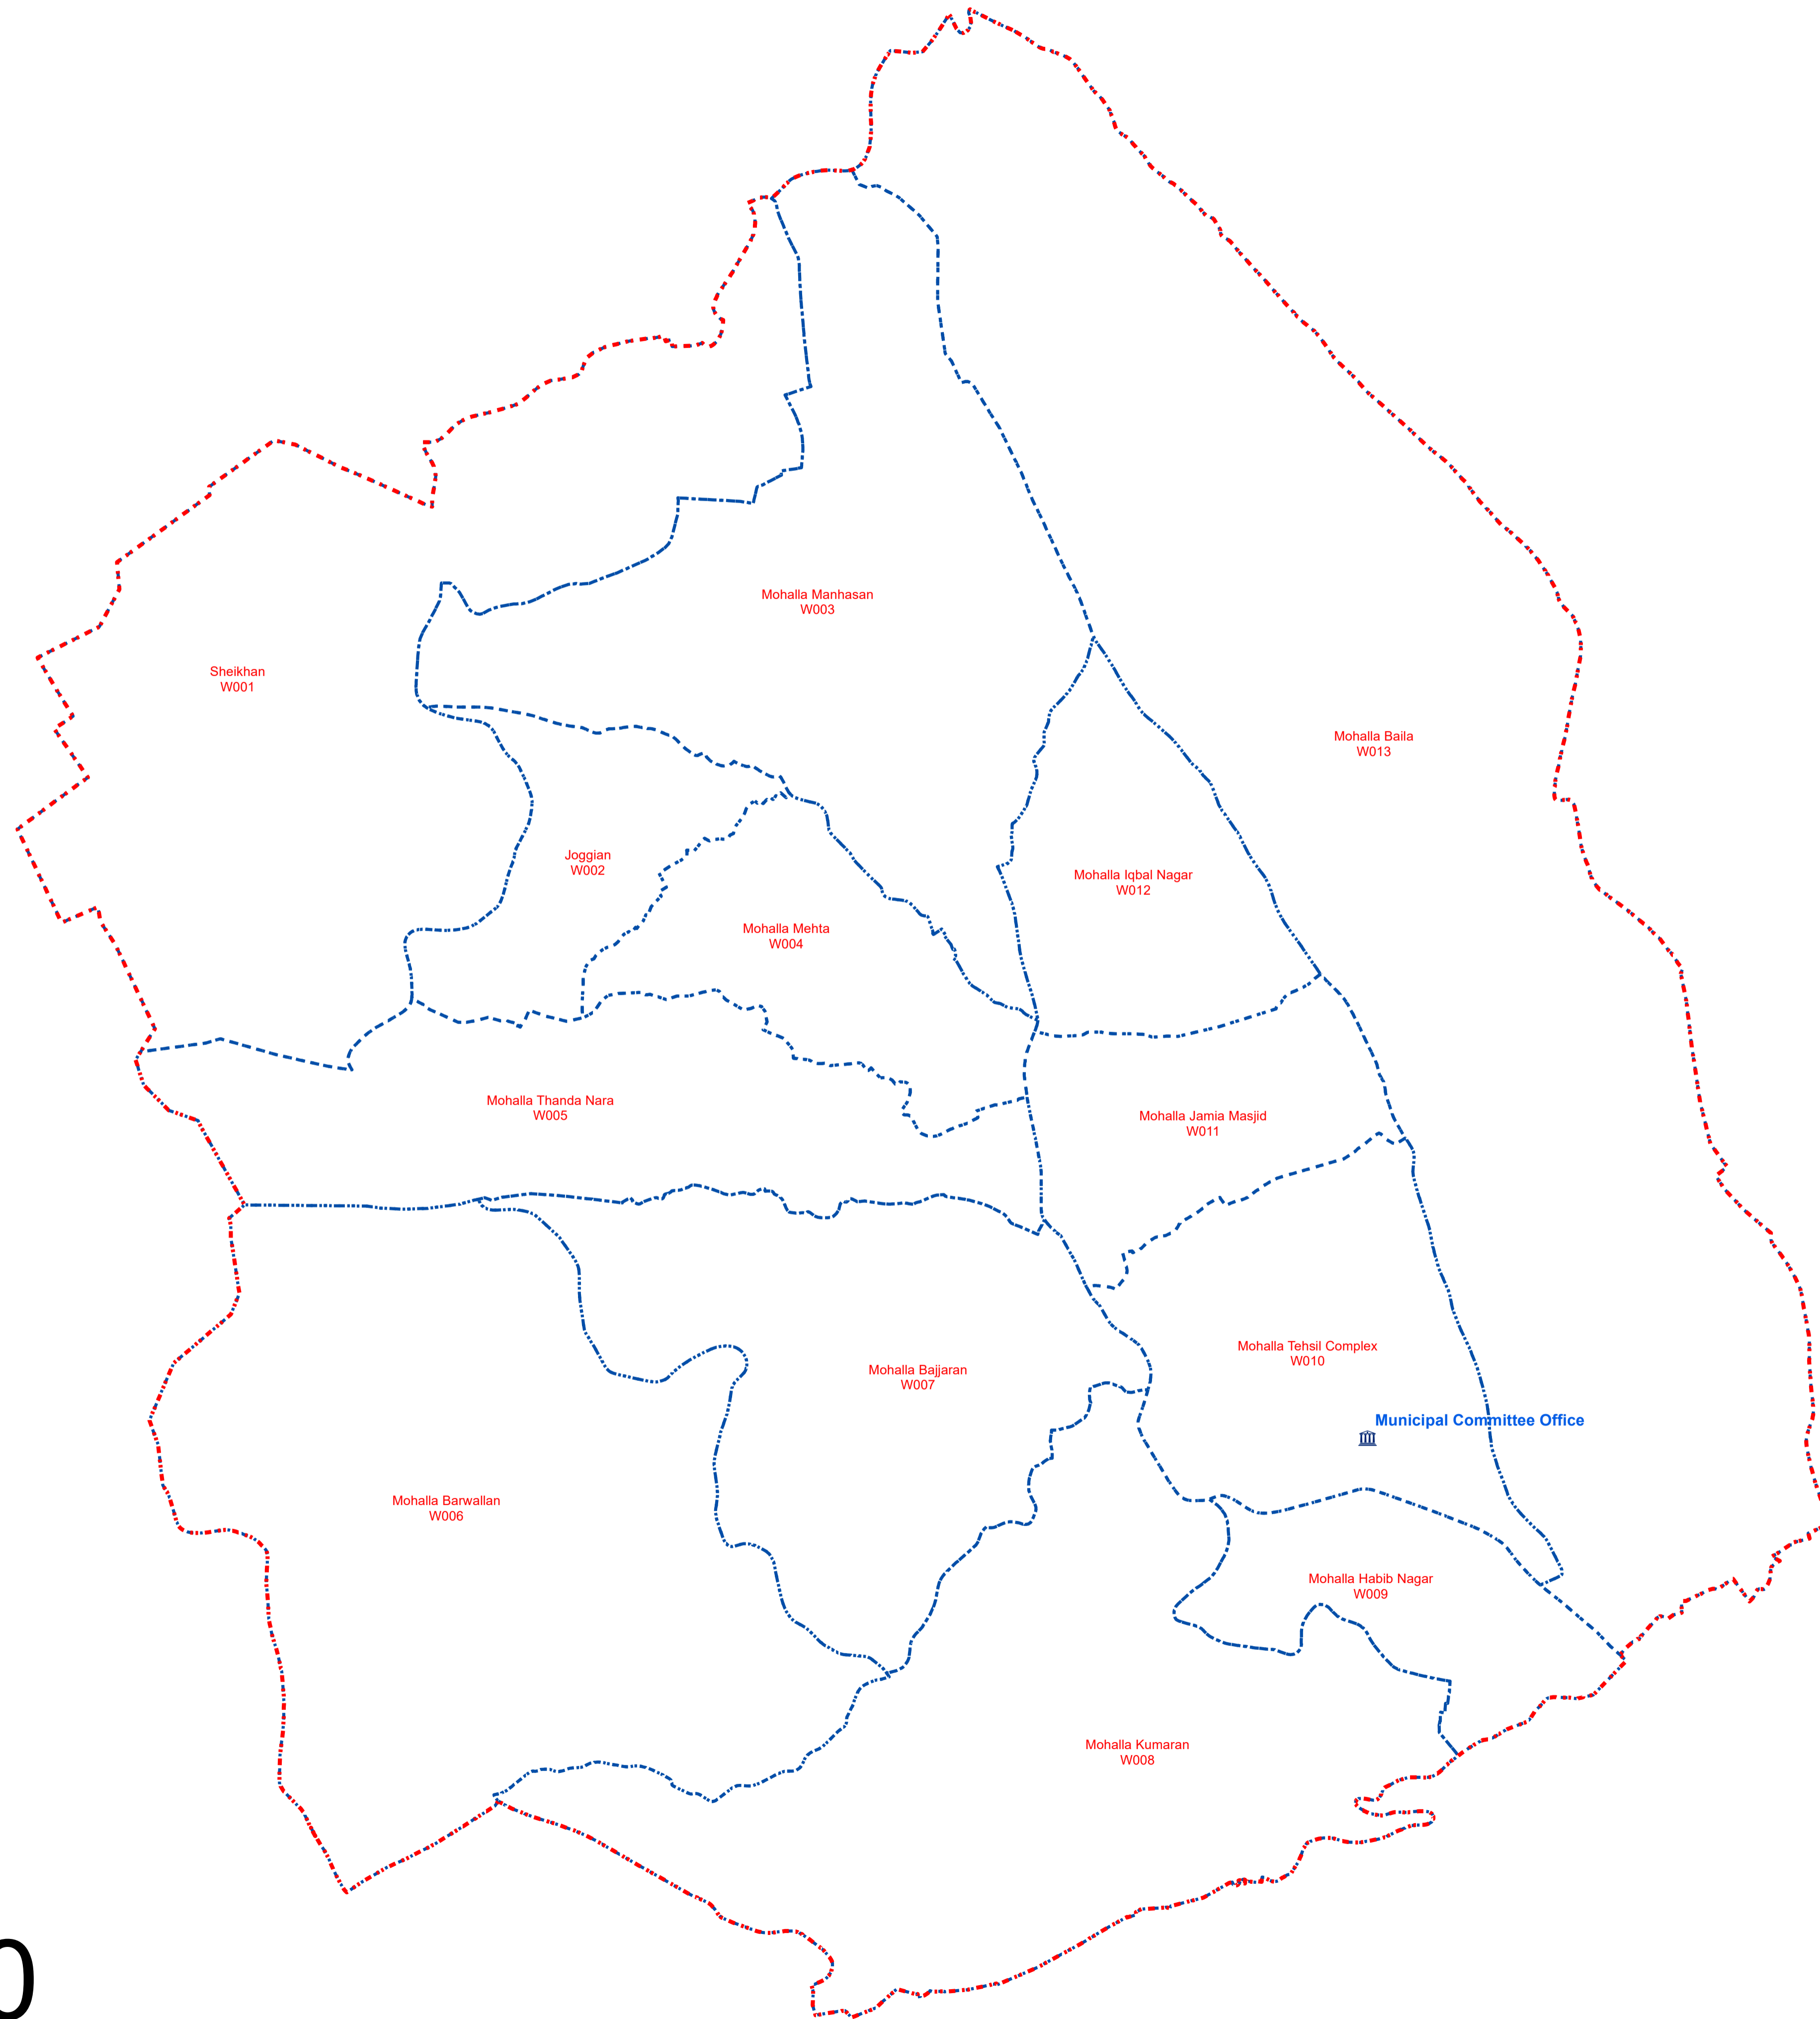

Municipal Boundary & Ward Boundary of SURANKOTE Town

Legend

-  Municipal Boundary
-  Ward Boundary
-  Municipal Office

1:5,200